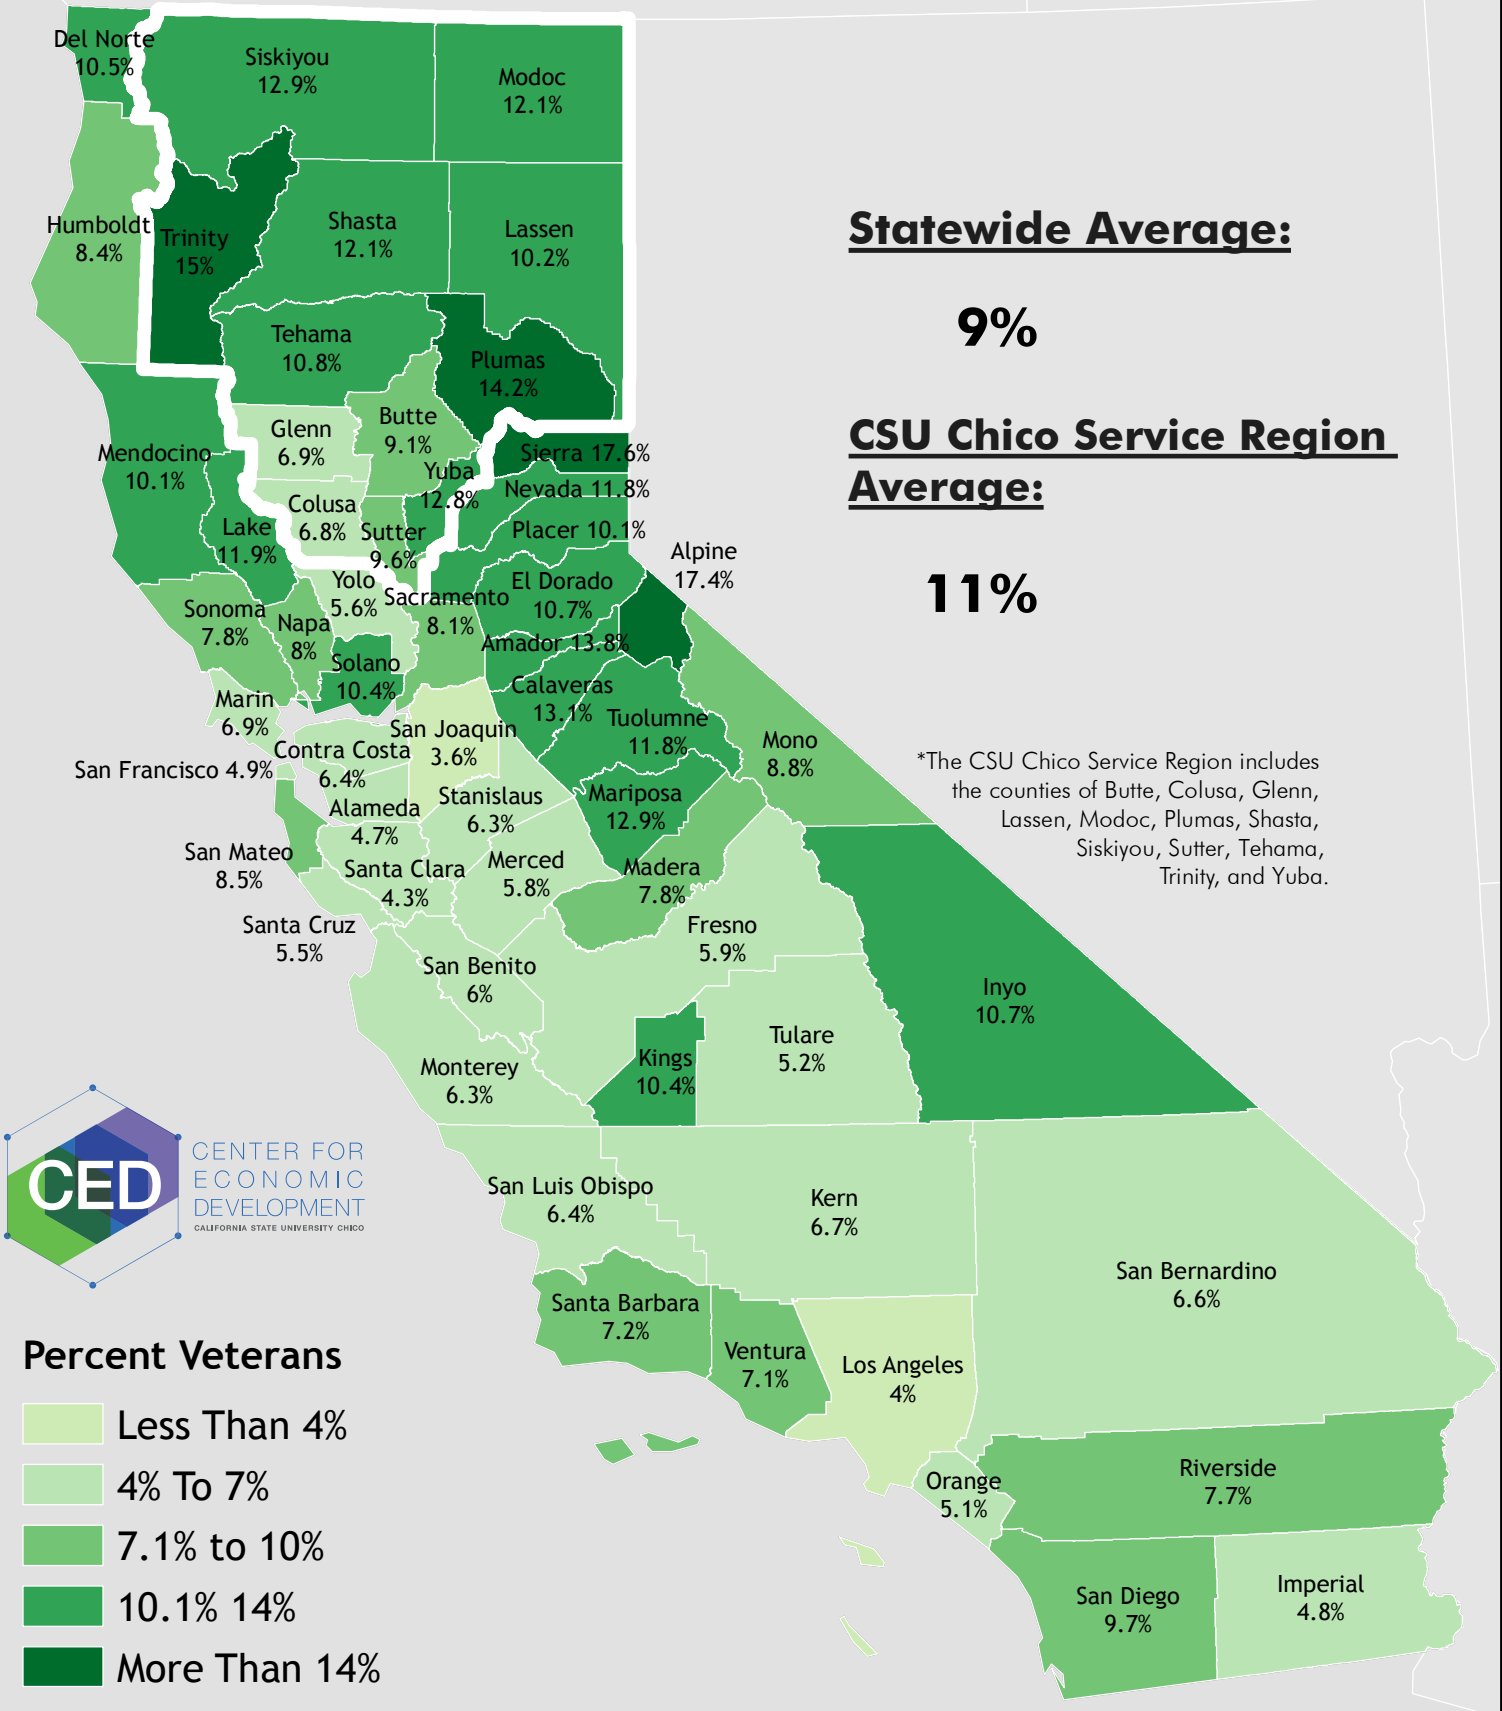

# Veterans as a Percent of the Adult Population

**Statewide Average:**

**9%**

**CSU Chico Service Region Average:**

**11%**

\*The CSU Chico Service Region includes the counties of Butte, Colusa, Glenn, Lassen, Modoc, Plumas, Shasta, Siskiyou, Sutter, Tehama, Trinity, and Yuba.

**Source:**  
American Community Survey, 2015